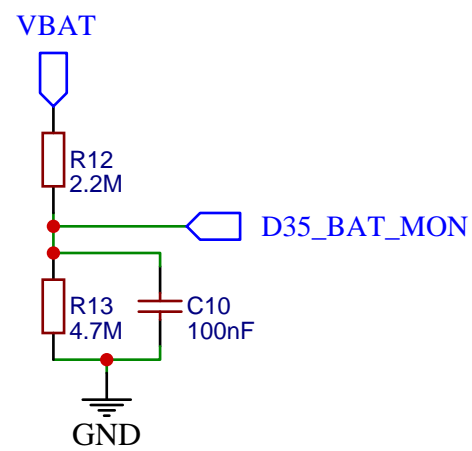

USB-C

USB-TO-SERIAL/ UART

MCU

Programming Circuit

Pin Out

TITLE: ePulse Feather		REV: 1.0
	Company: ThingPulse	Sheet: 1/2
	Date: 2022-12-30	Drawn By: D. Eichhorn

LIPO CHARGER

LDO

BATTERY MONITOR

TITLE: ePulse Feather		REV: 1.0
	Company: ThingPulse	Sheet: 2/2
	Date: 2022-12-30	Drawn By: D. Eichhorn