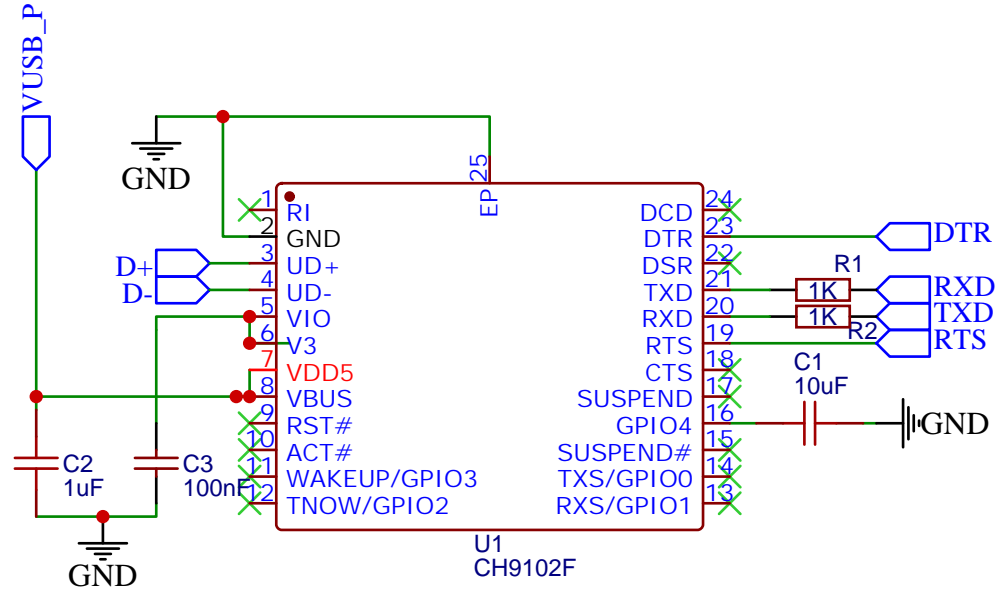

USB-C

USB-TO-SERIAL/ UART

MCU

Programming Circuit

Pin Out

TITLE: ePulse Feather		REV: 1.0
	Company: ThingPulse	Sheet: 1/2
	Date: 2022-12-30	Drawn By: D. Eichhorn

LIPO CHARGER

LDO

BATTERY MONITOR

TITLE: ePulse Feather		REV: 1.0
	Company: ThingPulse	Sheet: 2/2
	Date: 2022-12-30	Drawn By: D. Eichhorn