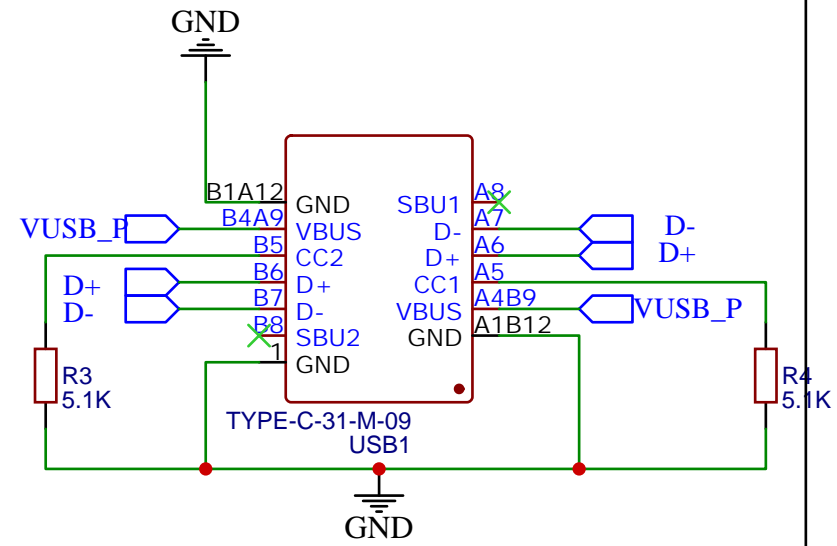

USB-C

USB-TO-SERIAL/ UART

MCU

Programming Circuit

Pin Out

TITLE: ePulse Feather		REV: 1.0
	Company: ThingPulse	Sheet: 1/2
	Date: 2022-12-30	Drawn By: D. Eichhorn

LIPO CHARGER

LDO

BATTERY MONITOR

TITLE: ePulse Feather		REV: 1.0
	Company: ThingPulse	Sheet: 2/2
	Date: 2022-12-30	Drawn By: D. Eichhorn