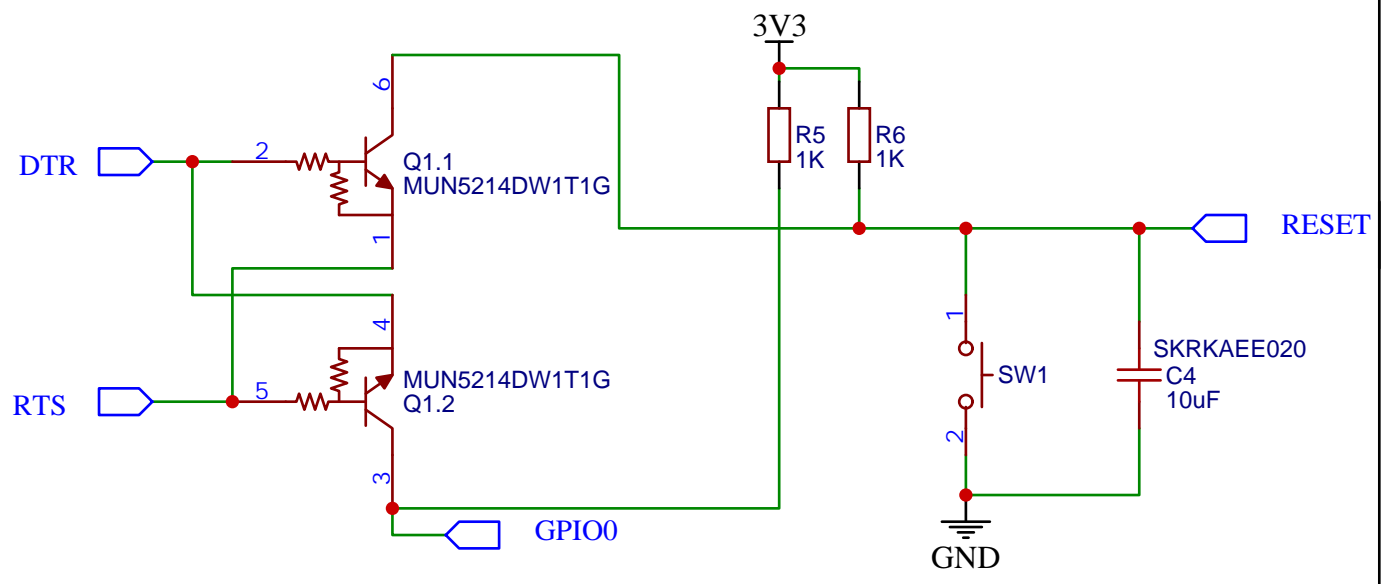

USB-C

USB-TO-SERIAL/ UART

MCU

Programming Circuit

Pin Out

TITLE: ePulse Feather		REV: 1.0
	Company: ThingPulse	Sheet: 1/2
	Date: 2022-12-30	Drawn By: D. Eichhorn

LIPO CHARGER

LDO

BATTERY MONITOR

TITLE: ePulse Feather		REV: 1.0
	Company: ThingPulse	Sheet: 2/2
	Date: 2022-12-30	Drawn By: D. Eichhorn