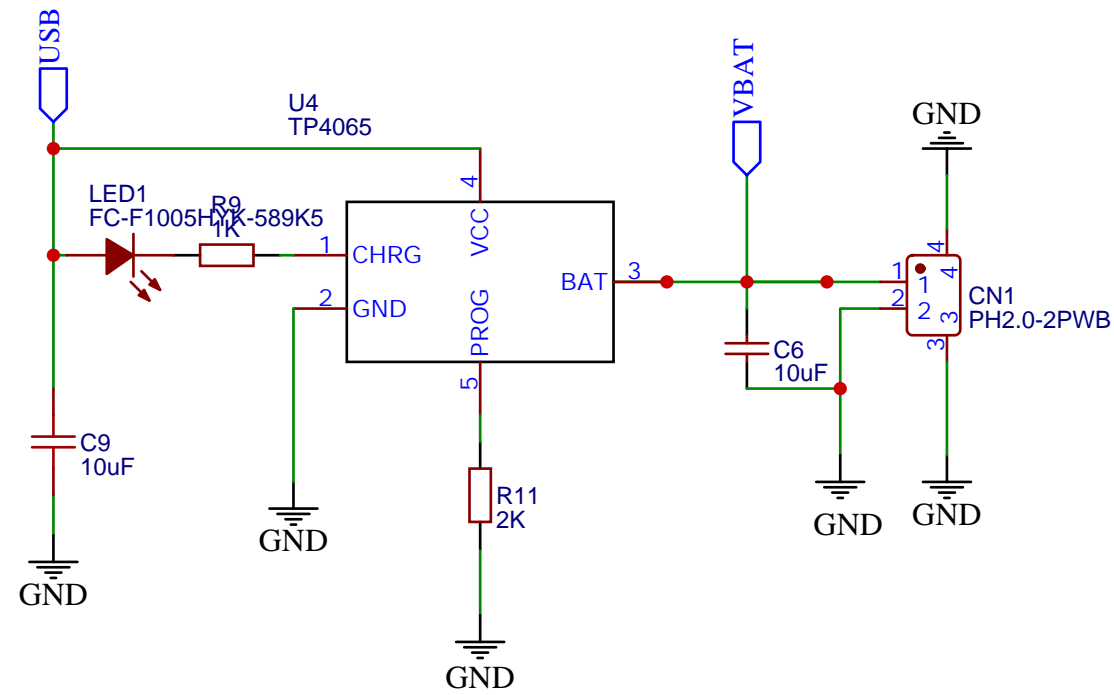

USB-C

USB-TO-SERIAL/ UART

MCU

Programming Circuit

Pin Out

TITLE: ePulse Feather		REV: 1.0
	Company: ThingPulse	Sheet: 1/2
	Date: 2022-12-30	Drawn By: D. Eichhorn

LIPO CHARGER

LDO

BATTERY MONITOR

TITLE: ePulse Feather		REV: 1.0
	Company: ThingPulse	Sheet: 2/2
	Date: 2022-12-30	Drawn By: D. Eichhorn