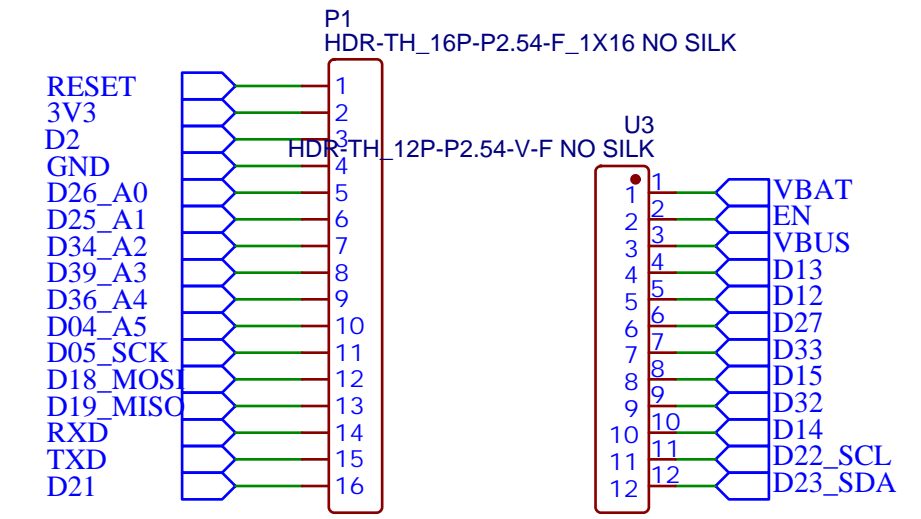

USB-C

USB-TO-SERIAL/ UART

MCU

Programming Circuit

Pin Out

TITLE: ePulse Feather		REV: 1.0
	Company: ThingPulse	Sheet: 1/2
	Date: 2022-12-30	Drawn By: D. Eichhorn

LIPO CHARGER

LDO

BATTERY MONITOR

TITLE: ePulse Feather		REV: 1.0
	Company: ThingPulse	Sheet: 2/2
	Date: 2022-12-30	Drawn By: D. Eichhorn