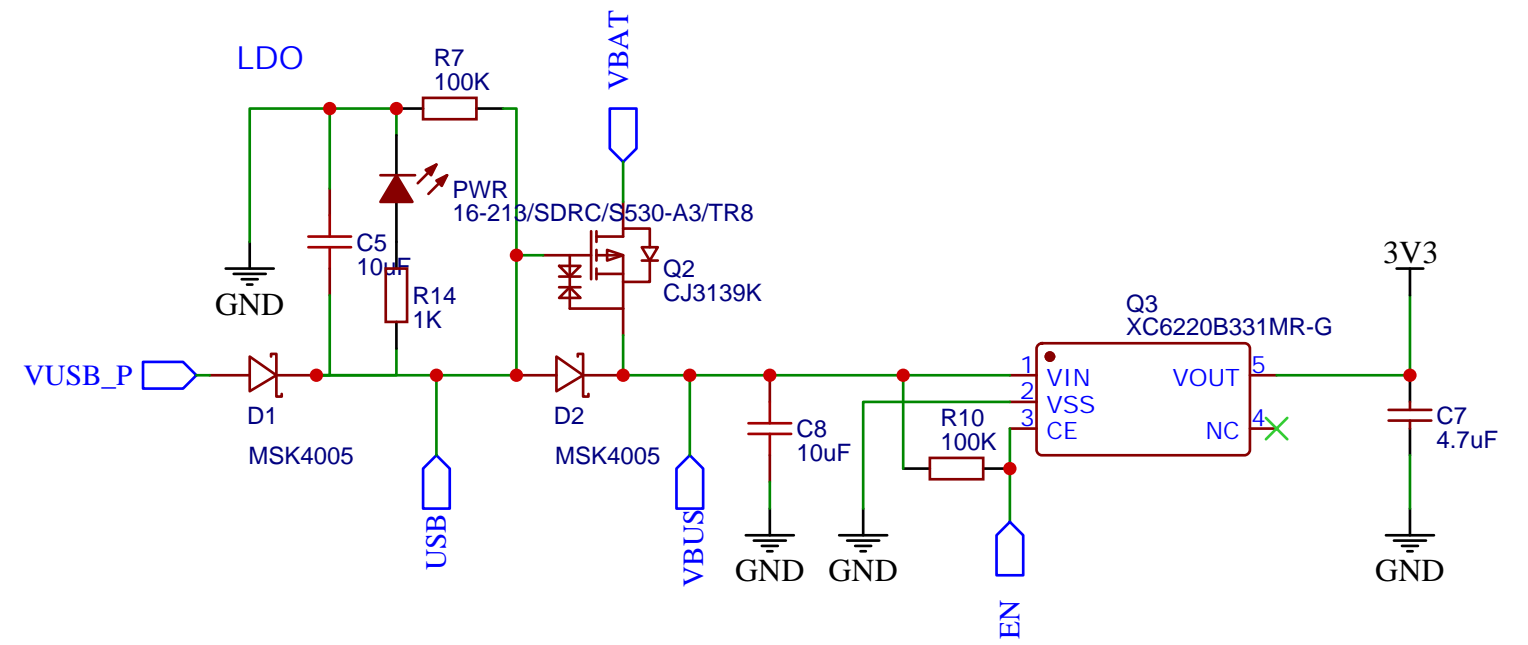

USB-C

USB-TO-SERIAL/ UART

MCU

Programming Circuit

Pin Out

TITLE: ePulse Feather		REV: 1.0
	Company: ThingPulse	Sheet: 1/2
	Date: 2022-12-30	Drawn By: D. Eichhorn

LIPO CHARGER

LDO

BATTERY MONITOR

TITLE: ePulse Feather		REV: 1.0
	Company: ThingPulse	Sheet: 2/2
	Date: 2022-12-30	Drawn By: D. Eichhorn