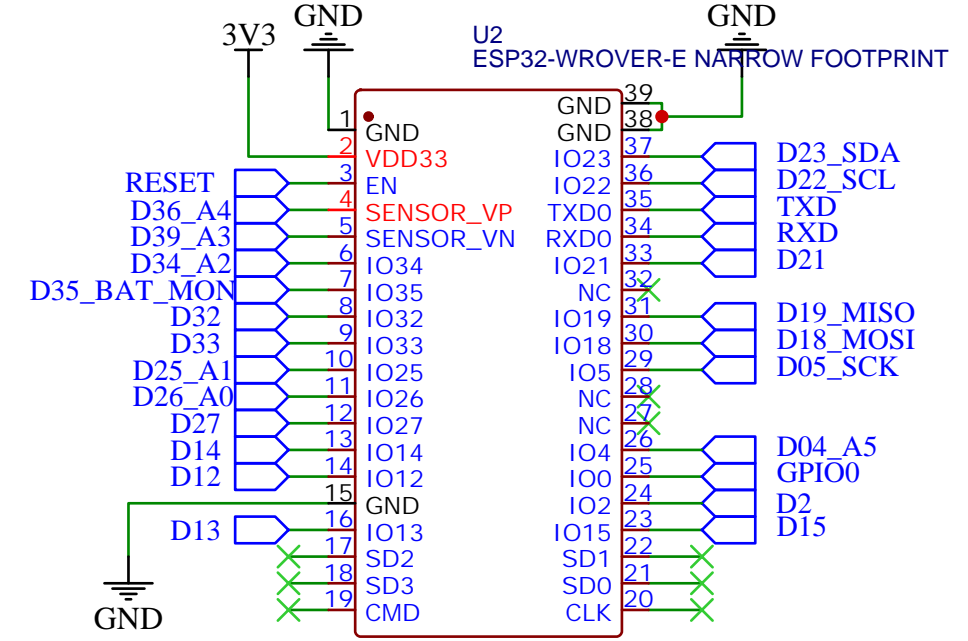

USB-C

USB-TO-SERIAL/ UART

MCU

Programming Circuit

Pin Out

TITLE: ePulse Feather		REV: 1.0
	Company: ThingPulse	Sheet: 1/2
	Date: 2022-12-30	Drawn By: D. Eichhorn

LIPO CHARGER

LDO

BATTERY MONITOR

TITLE: ePulse Feather		REV: 1.0
	Company: ThingPulse	Sheet: 2/2
	Date: 2022-12-30	Drawn By: D. Eichhorn